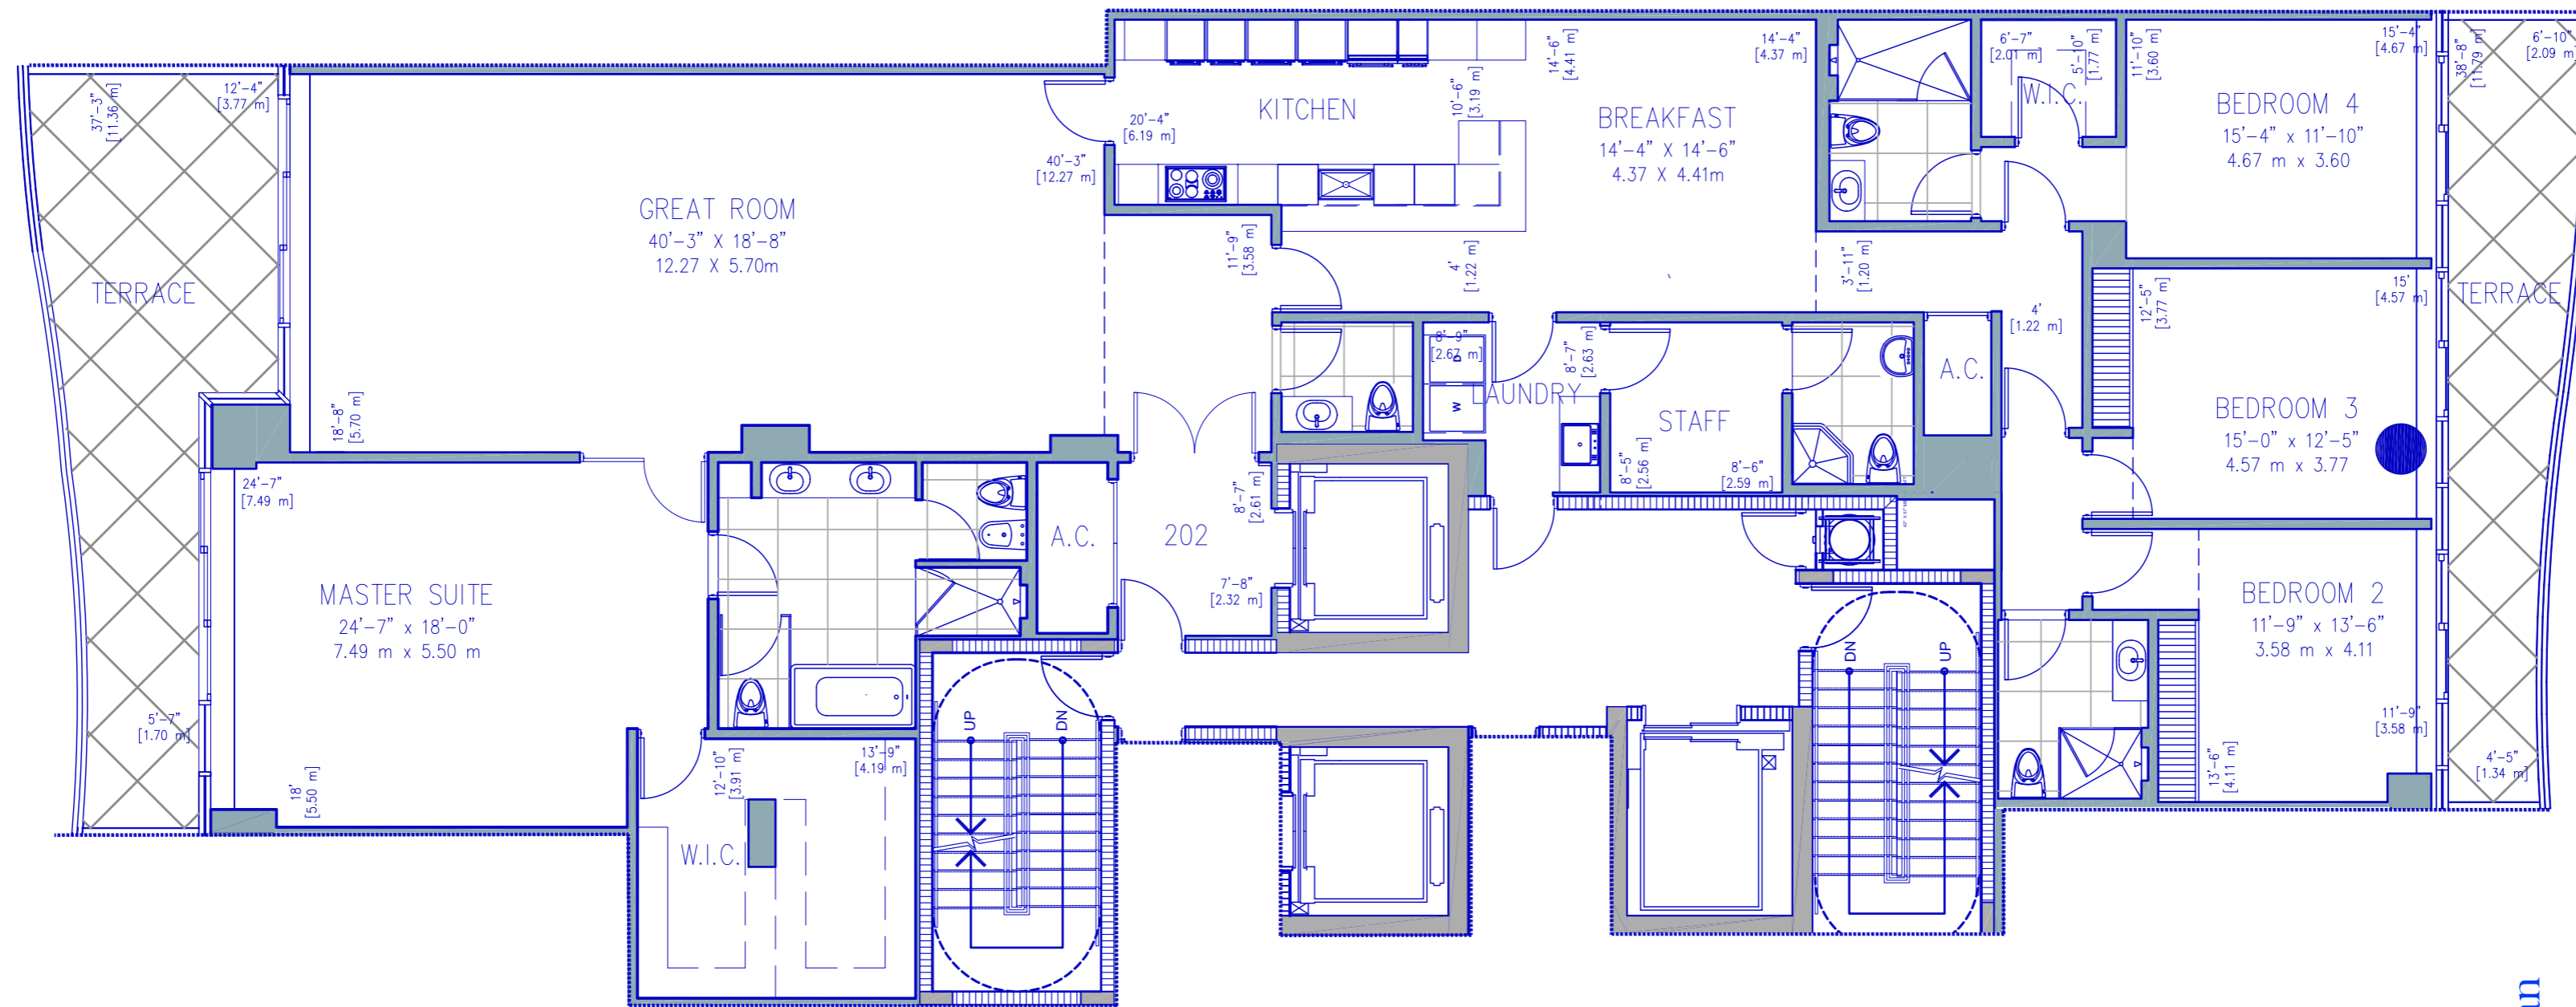

202

RESIDENCE

ocean

ocean

RESIDENCE	3,616.00 sq. ft.	339,93 sq. mt.
TERRACE	565.00 sq. ft.	52.49 sq. mt.
Total:	4,181.00 sq. ft.	392.42 sq. mt.

CHÂTEAU
OCEAN RESIDENCES